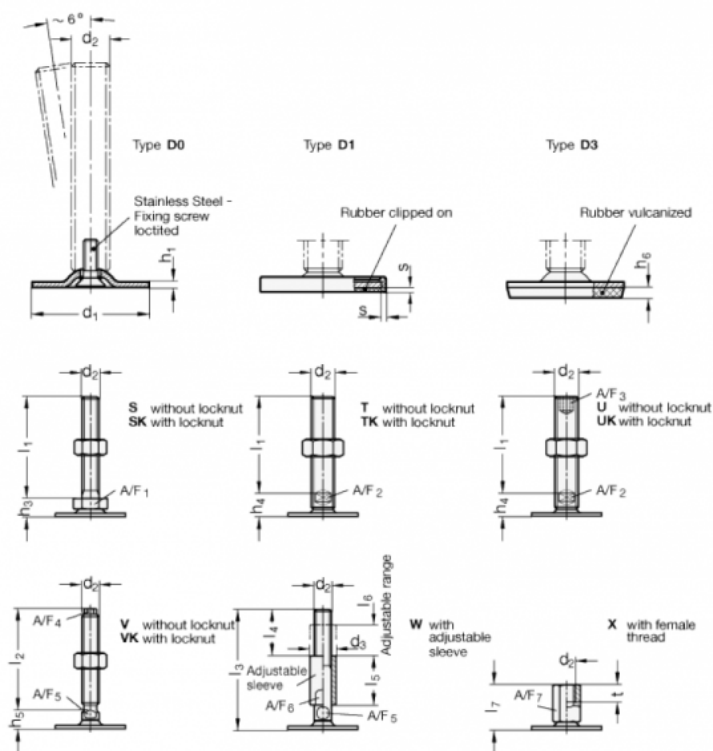

Article number: 204180M1280D0SK
 Description: E+G levelling foot
 GN 41-80-M12-80-D0-SK
 Note: SK With nut, External hexagon at the bottom

Measures

A/F1 = 17
 d1 = 80
 d2 = M12
 h1 = 3
 h3 = 11
 h6 =
 l1 = 80
 s =